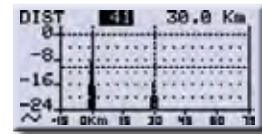

MPEG Program list and AV PID

TV Bars Scan
| = analog ≡ = digital

Impulse response (ECHO in COFDM TV)

For technical specifications and product cross-reference, see pages 18-21 and/or eventual specific product brochure